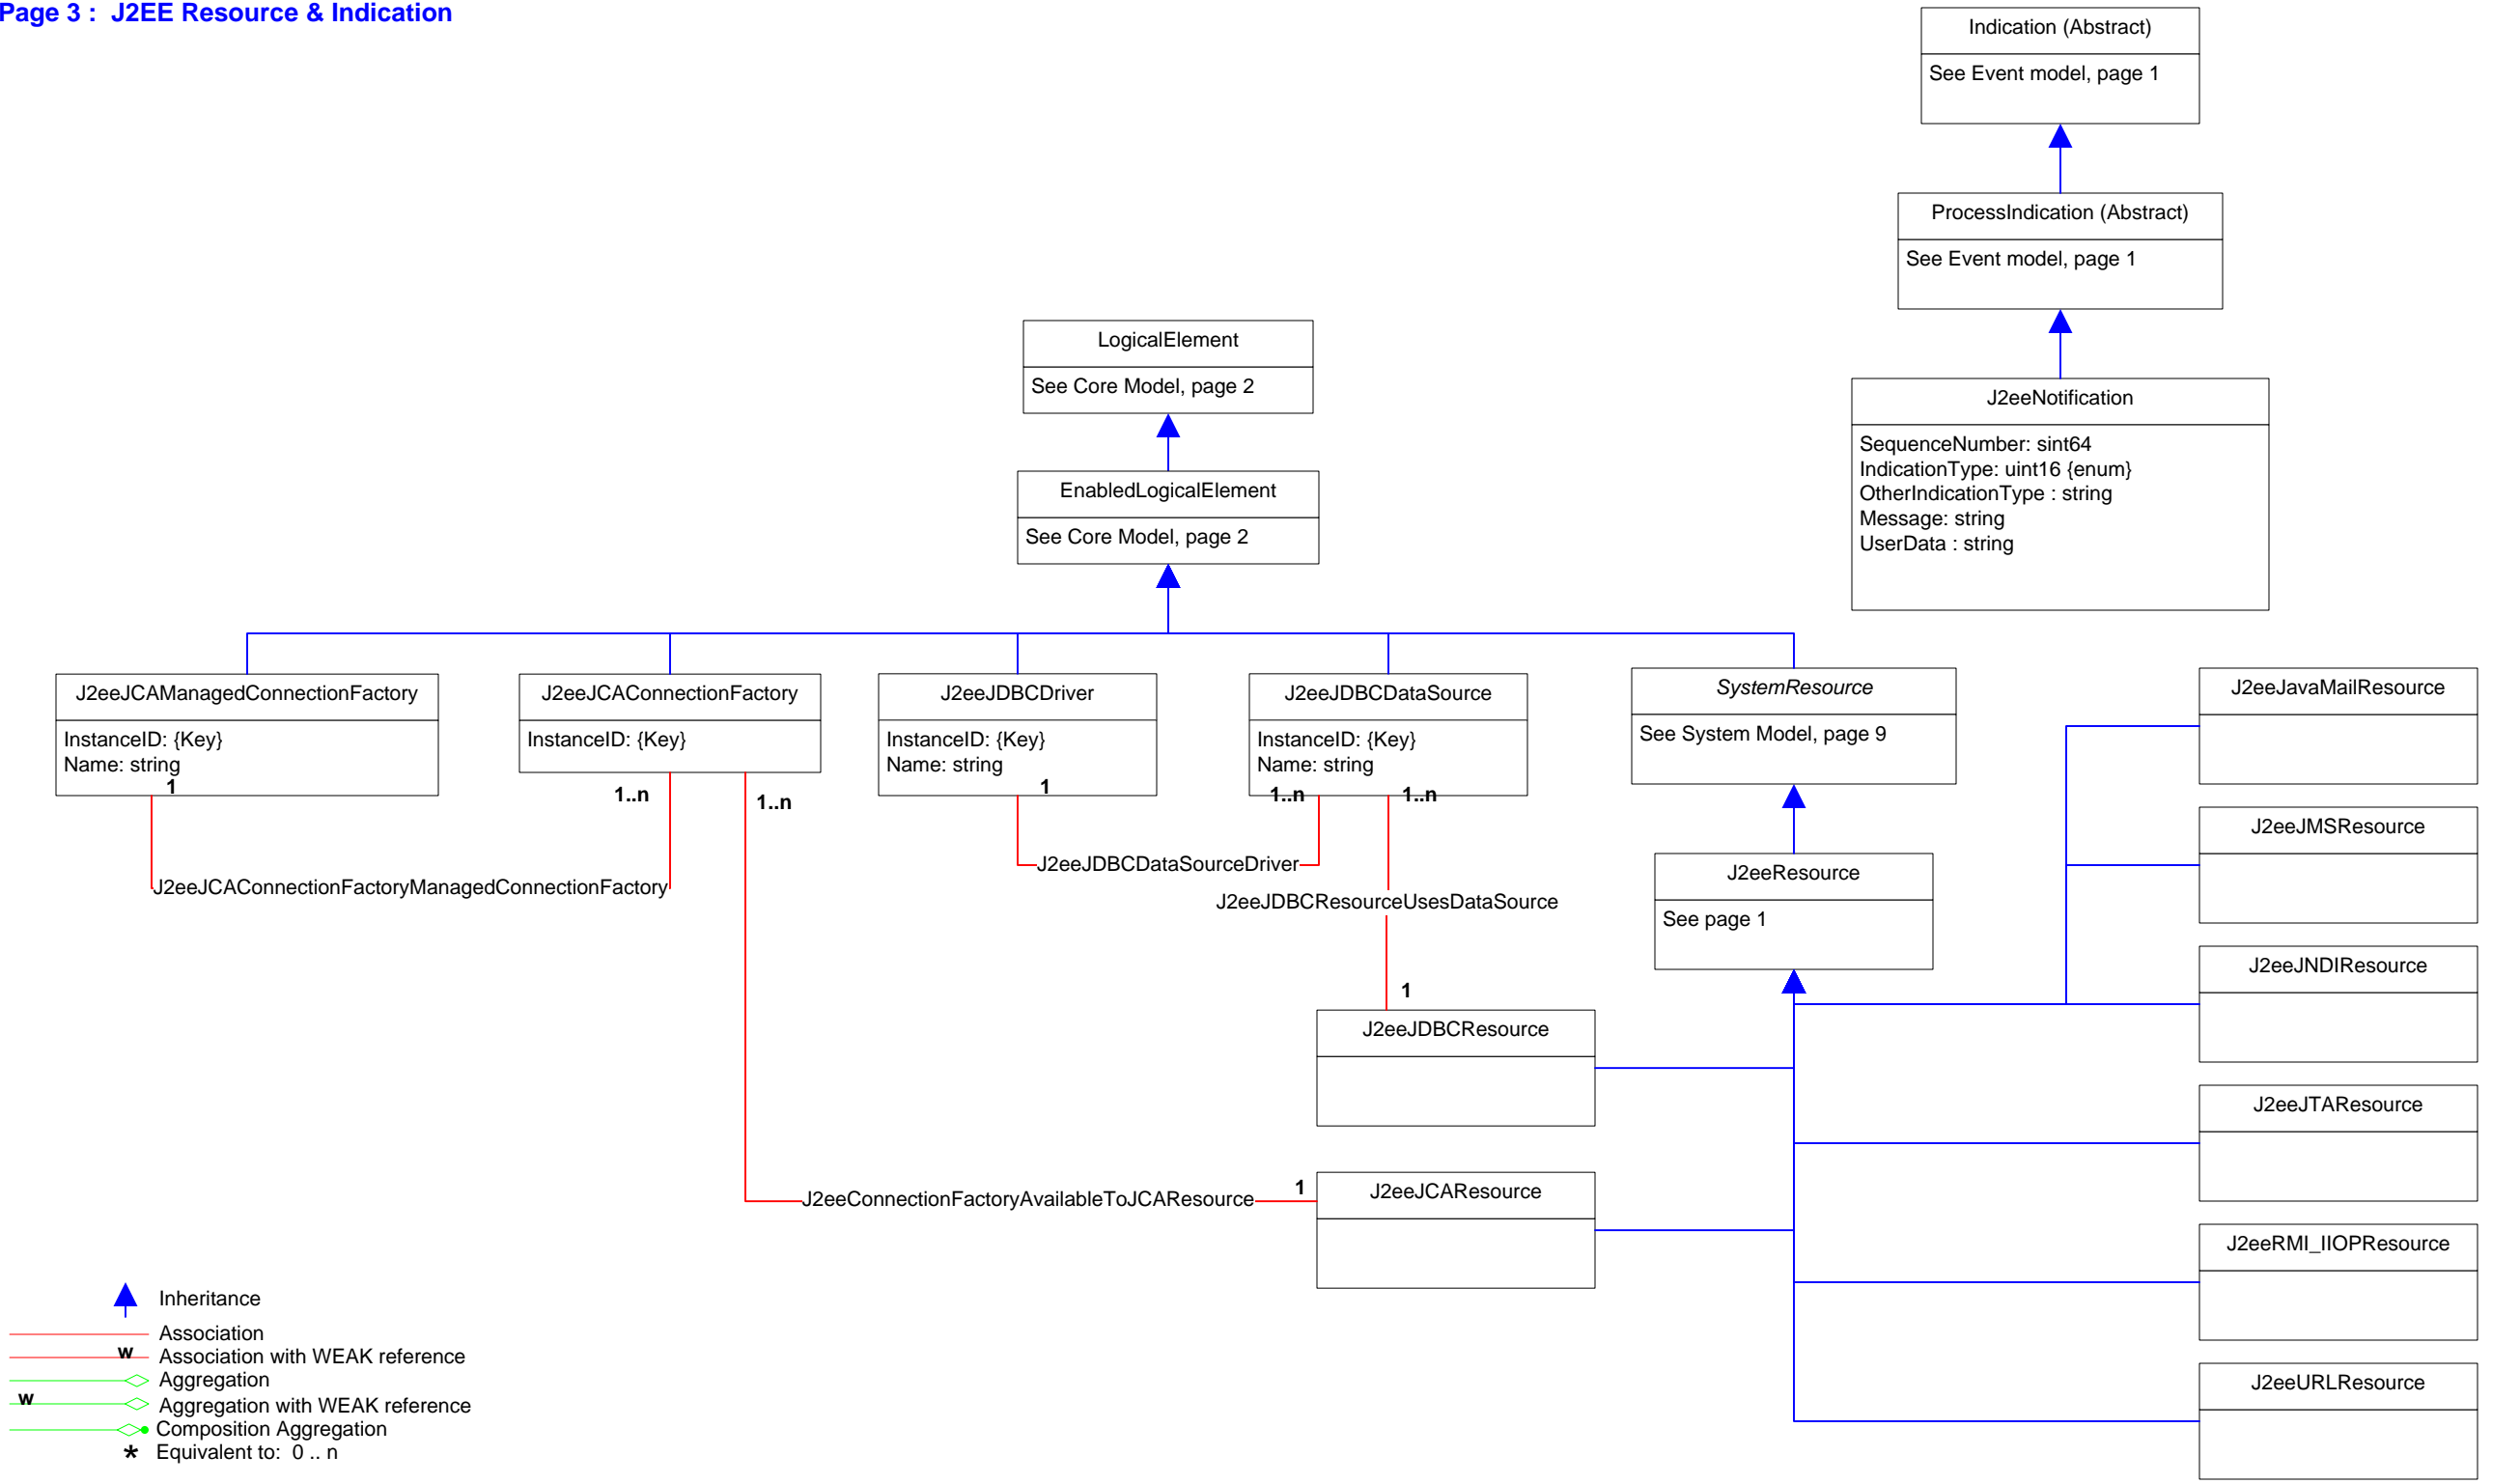

Title : App Server CIM Model 2.35.0
Filename: CIM_Application-J2eeAppserver.vsd
Author : DMTF Application WG
Date : 6 November 2012

Page 1 : J2EE Server
Page 2 : J2EE Modules & Beans
Page 3 : J2EE Resource & Indication
Page 4 : J2EE Statistics (1)
Page 5 : J2EE Statistics (2)
Page 6 : Association Hierarchy
Page 7 : Aggregation Hierarchy

-  Inheritance
-  Association
-  Association with WEAK reference
-  Aggregation
-  Aggregation with WEAK reference
-  Composition Aggregation
-  Equivalent to: 0..n

- Inheritance
- Association
- Association with WEAK reference
- Aggregation
- Aggregation with WEAK reference
- Composition Aggregation
- Equivalent to: 0 .. n

- Inheritance
- Association
- Association with WEAK reference
- Aggregation
- Aggregation with WEAK reference
- Composition Aggregation
- Equivalent to: 0..n