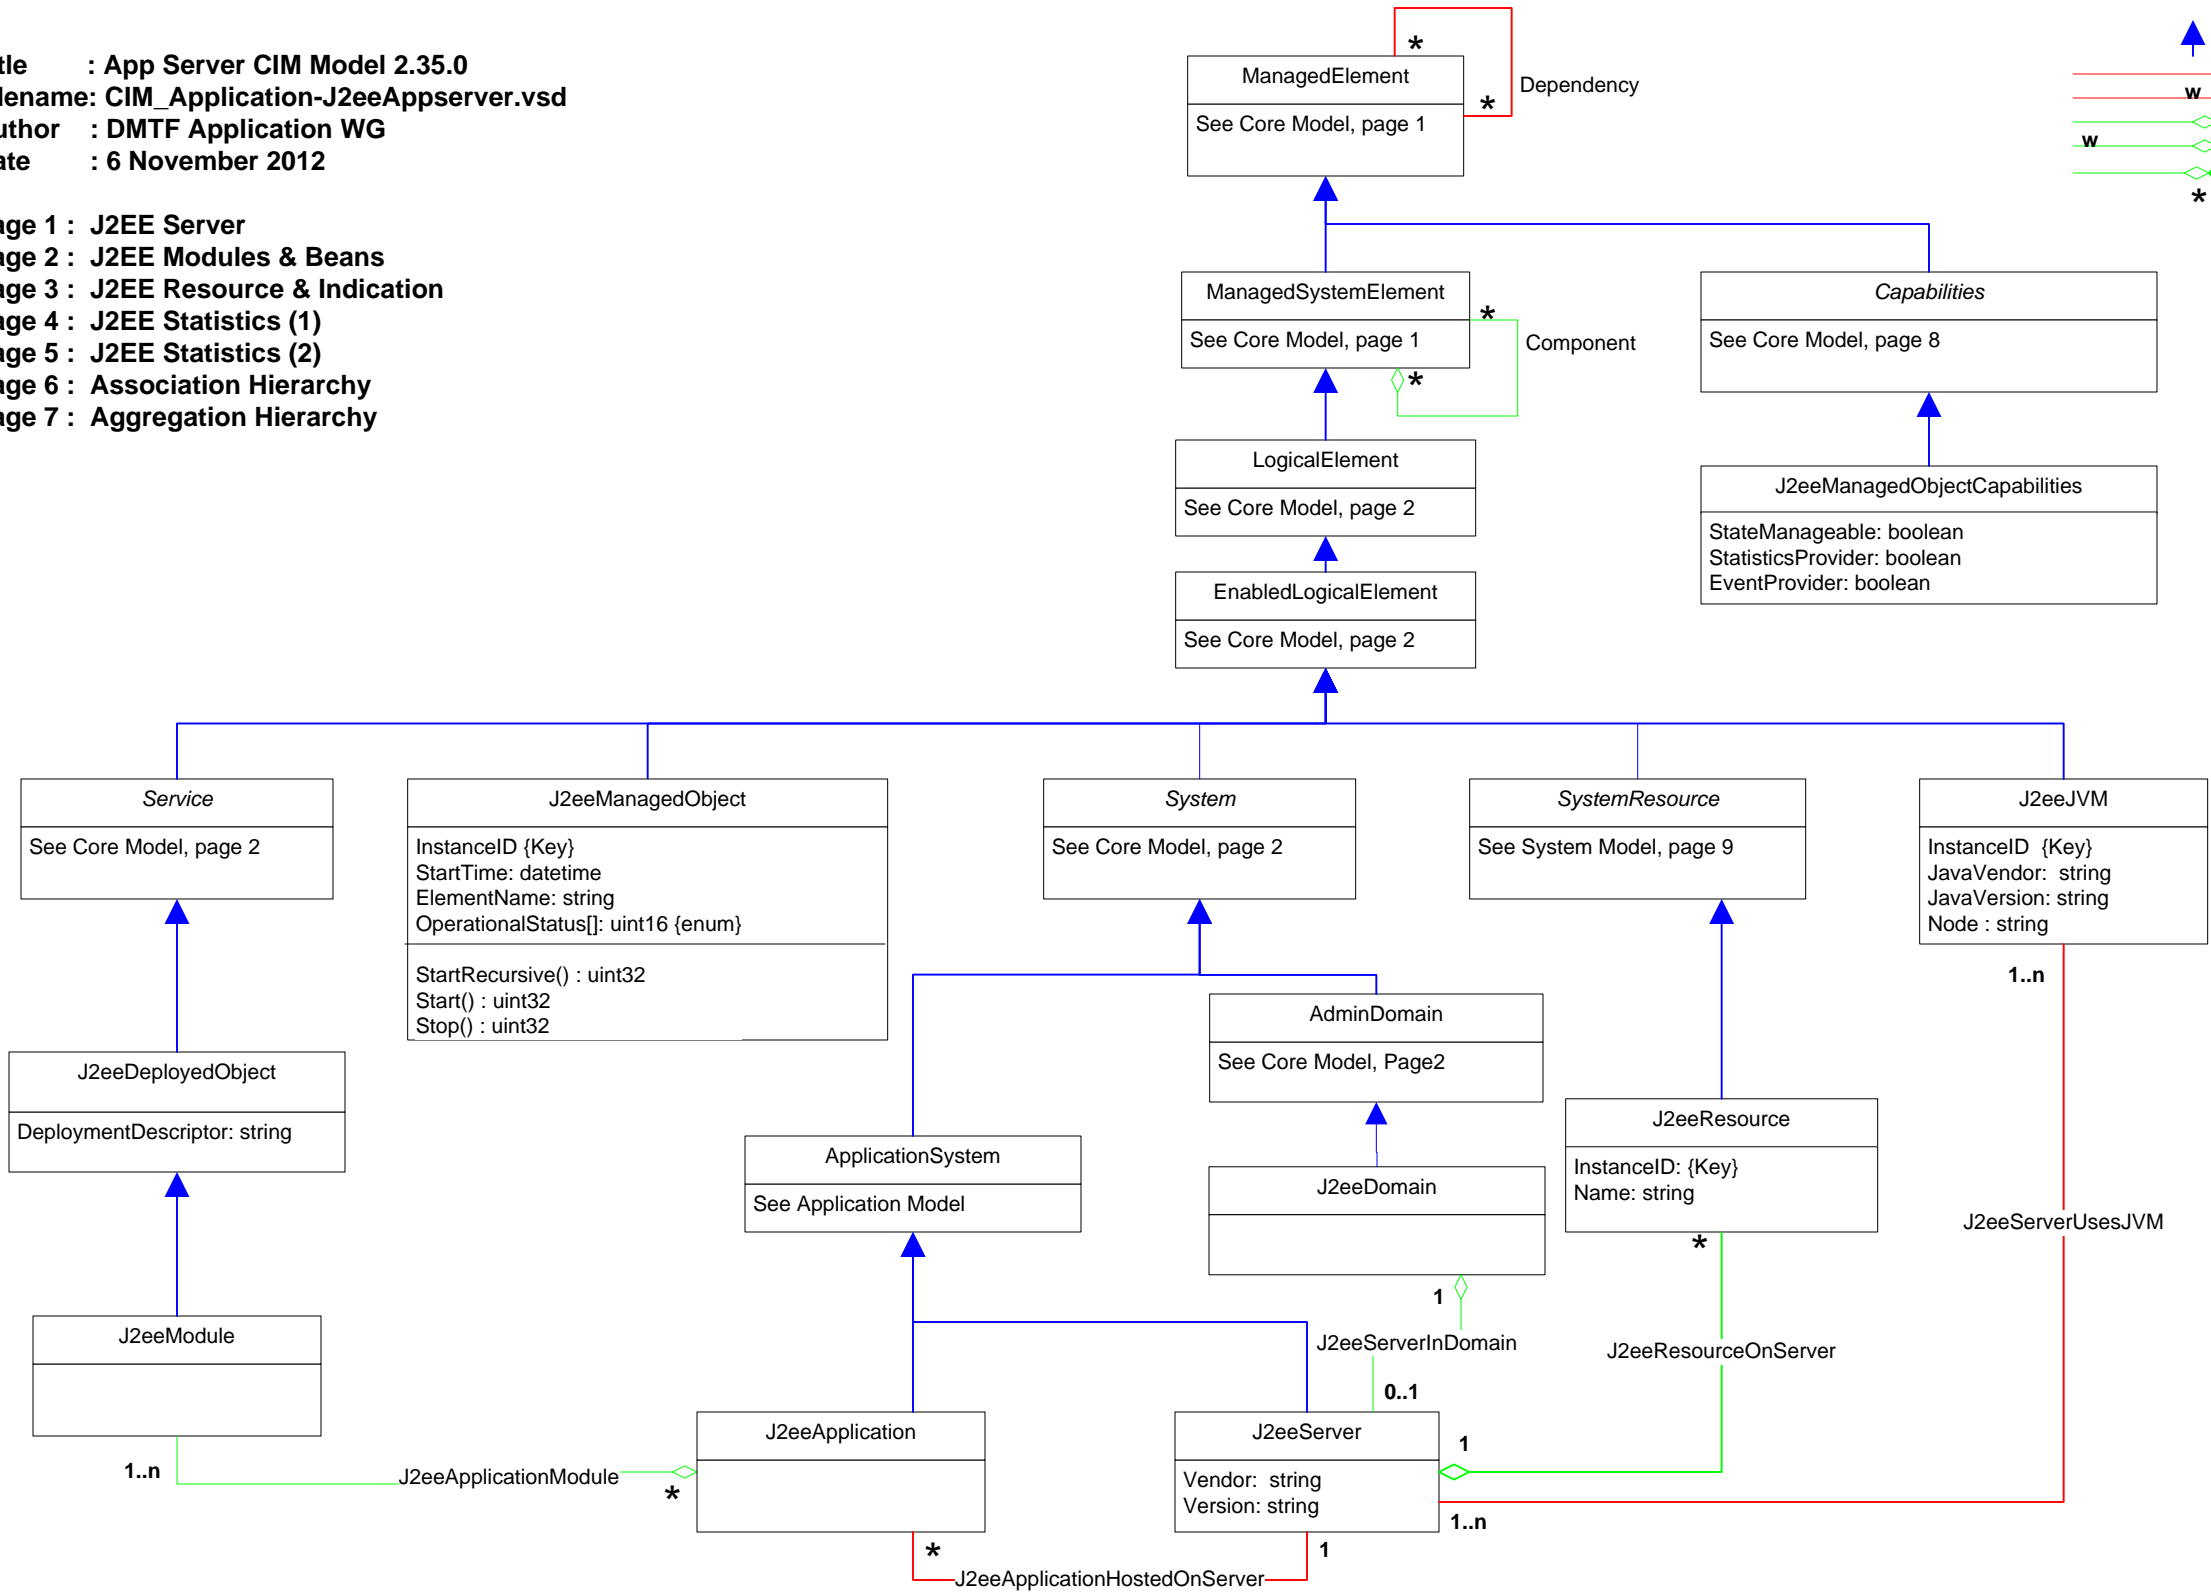

Title : App Server CIM Model 2.35.0
Filename: CIM_Application-J2eeAppserver.vsd
Author : DMTF Application WG
Date : 6 November 2012

Page 1 : J2EE Server
Page 2 : J2EE Modules & Beans
Page 3 : J2EE Resource & Indication
Page 4 : J2EE Statistics (1)
Page 5 : J2EE Statistics (2)
Page 6 : Association Hierarchy
Page 7 : Aggregation Hierarchy

-  Inheritance
-  Association
-  Association with WEAK reference
-  Aggregation
-  Aggregation with WEAK reference
-  Composition Aggregation
-  Equivalent to: 0..n

- Inheritance
- Association
- Association with WEAK reference
- Aggregation
- Aggregation with WEAK reference
- Composition Aggregation
- Equivalent to: 0 .. n

- Inheritance
- Association
- Association with WEAK reference
- Aggregation
- Aggregation with WEAK reference
- Composition Aggregation
- Equivalent to: 0..n