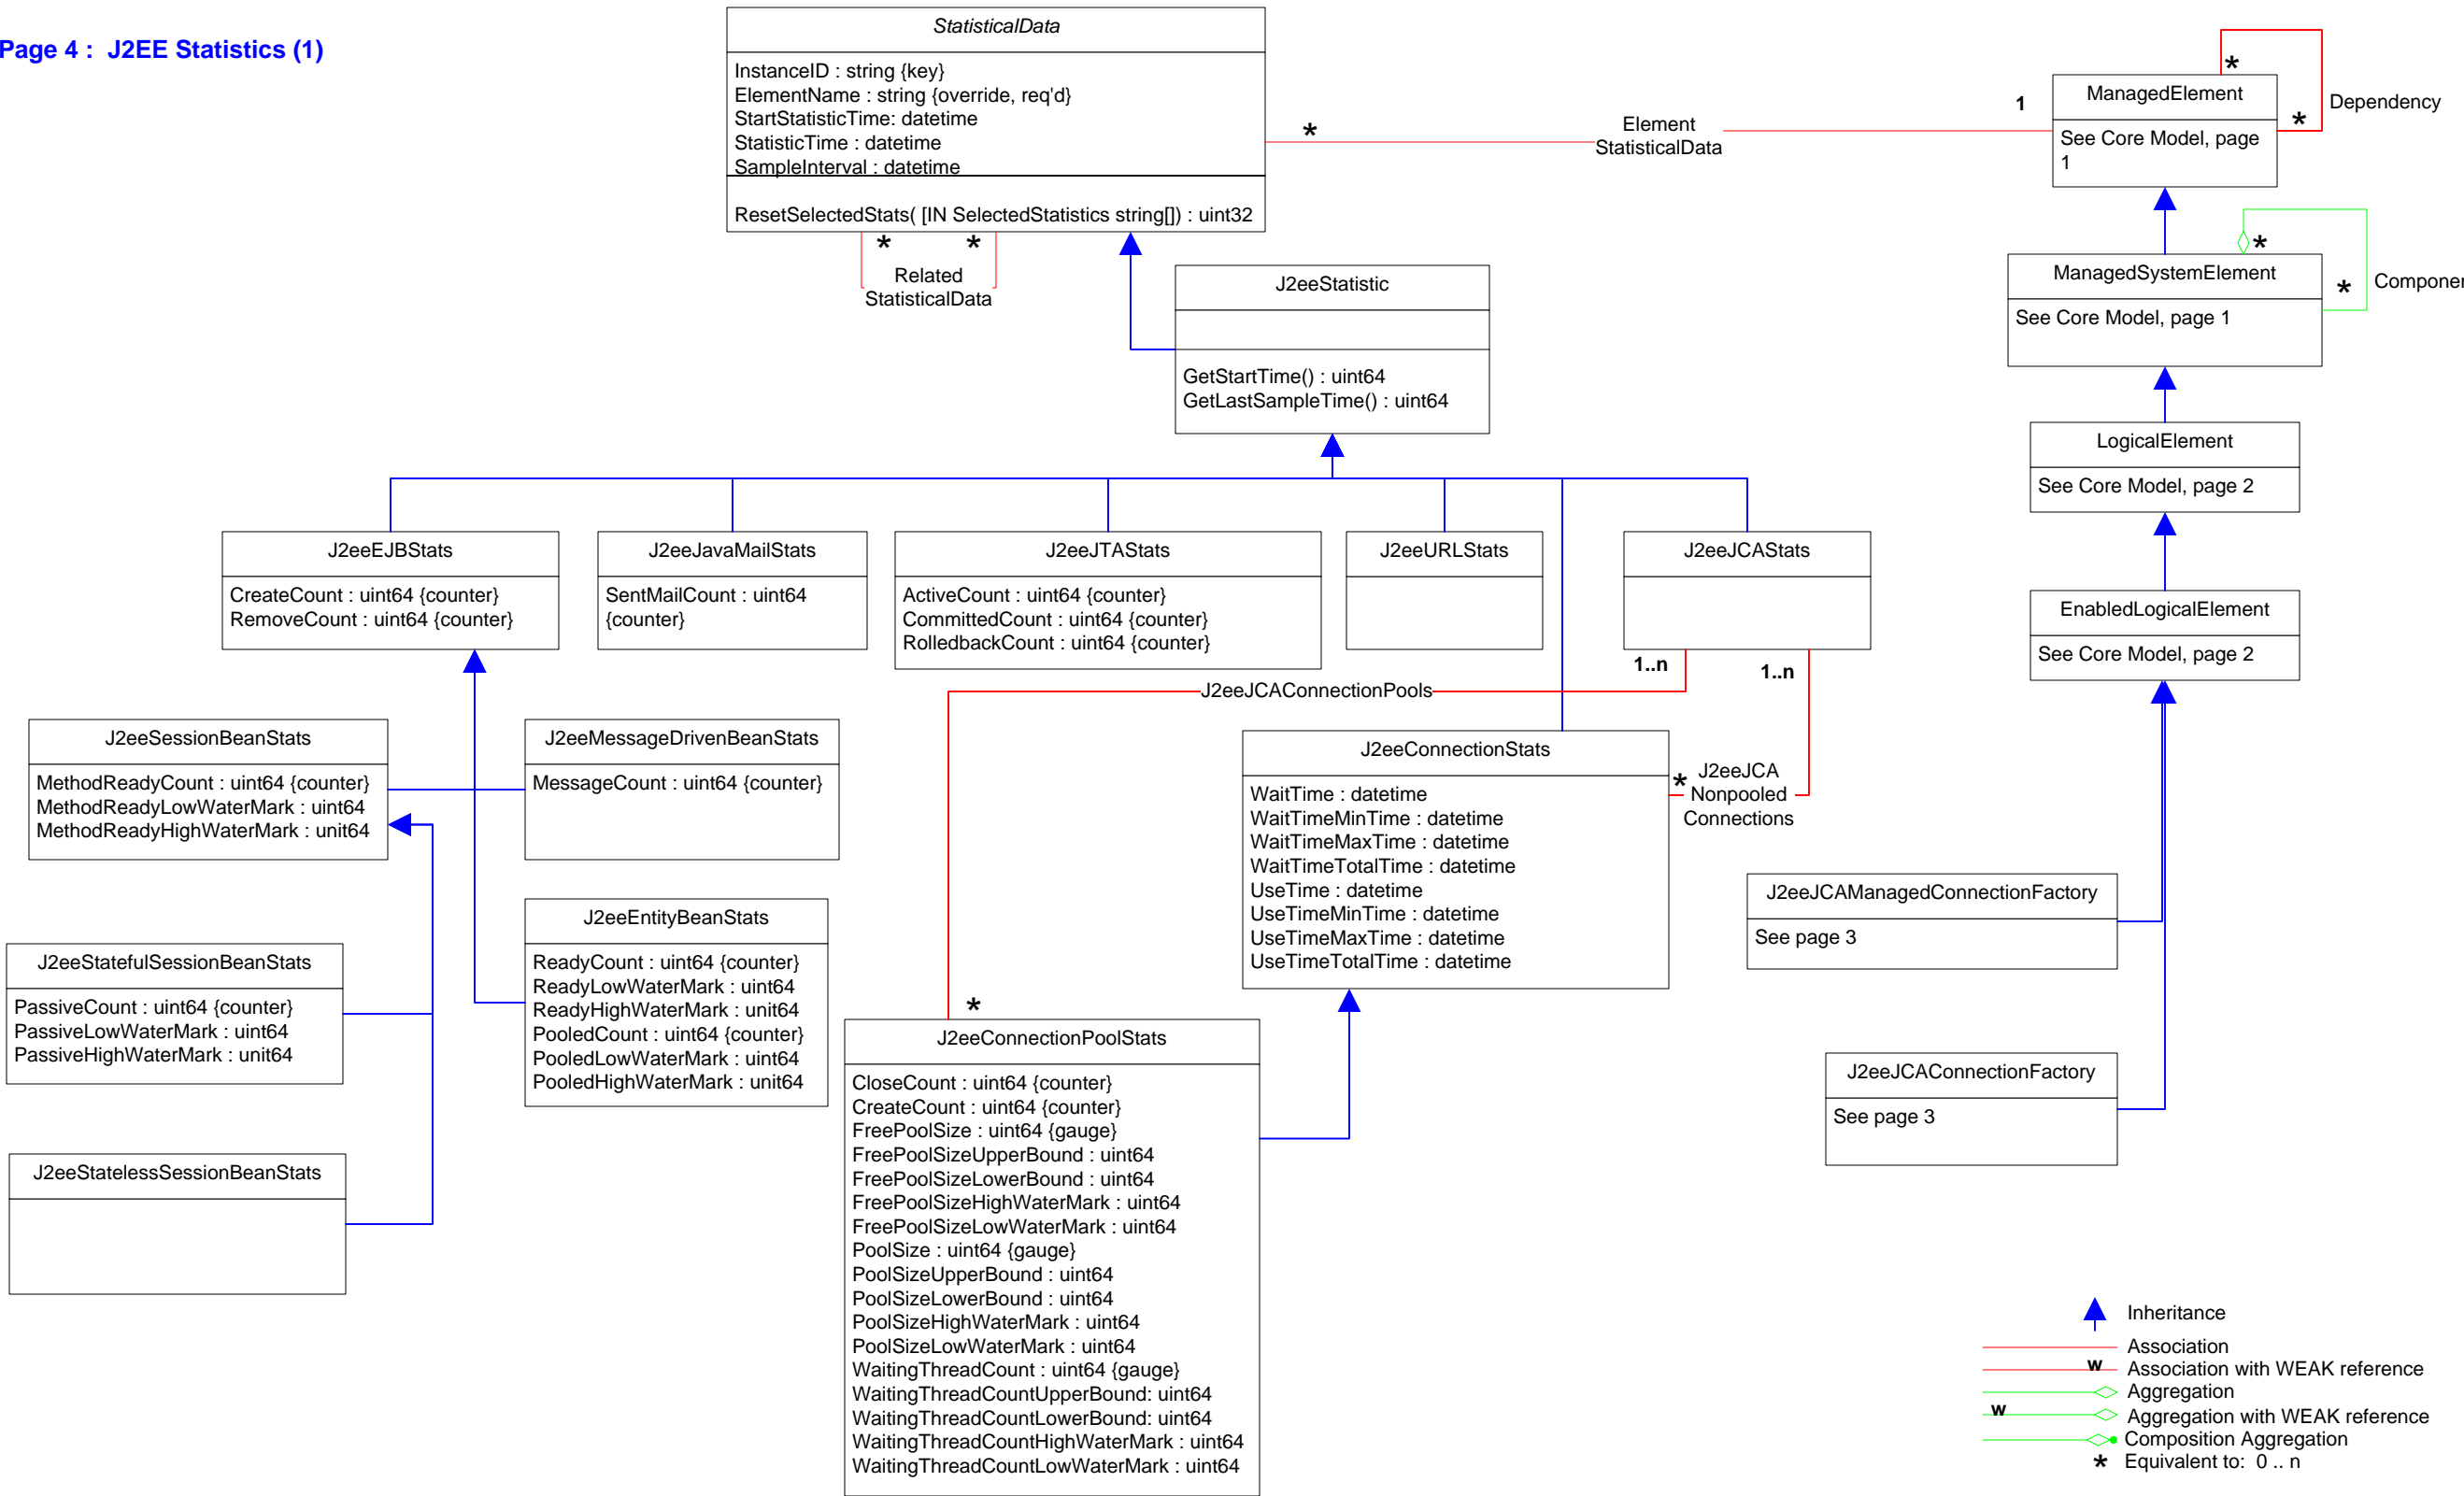

Title : App Server CIM Model 2.35.0
Filename: CIM_Application-J2eeAppserver.vsd
Author : DMTF Application WG
Date : 6 November 2012

Page 1 : J2EE Server
Page 2 : J2EE Modules & Beans
Page 3 : J2EE Resource & Indication
Page 4 : J2EE Statistics (1)
Page 5 : J2EE Statistics (2)
Page 6 : Association Hierarchy
Page 7 : Aggregation Hierarchy

-  Inheritance
-  Association
-  Association with WEAK reference
-  Aggregation
-  Aggregation with WEAK reference
-  Composition Aggregation
-  Equivalent to: 0..n

- Inheritance
- Association
- Association with WEAK reference
- Aggregation
- Aggregation with WEAK reference
- Composition Aggregation
- Equivalent to: 0 .. n

- Inheritance
- Association
- Association with WEAK reference
- Aggregation
- Aggregation with WEAK reference
- Composition Aggregation
- Equivalent to: 0..n