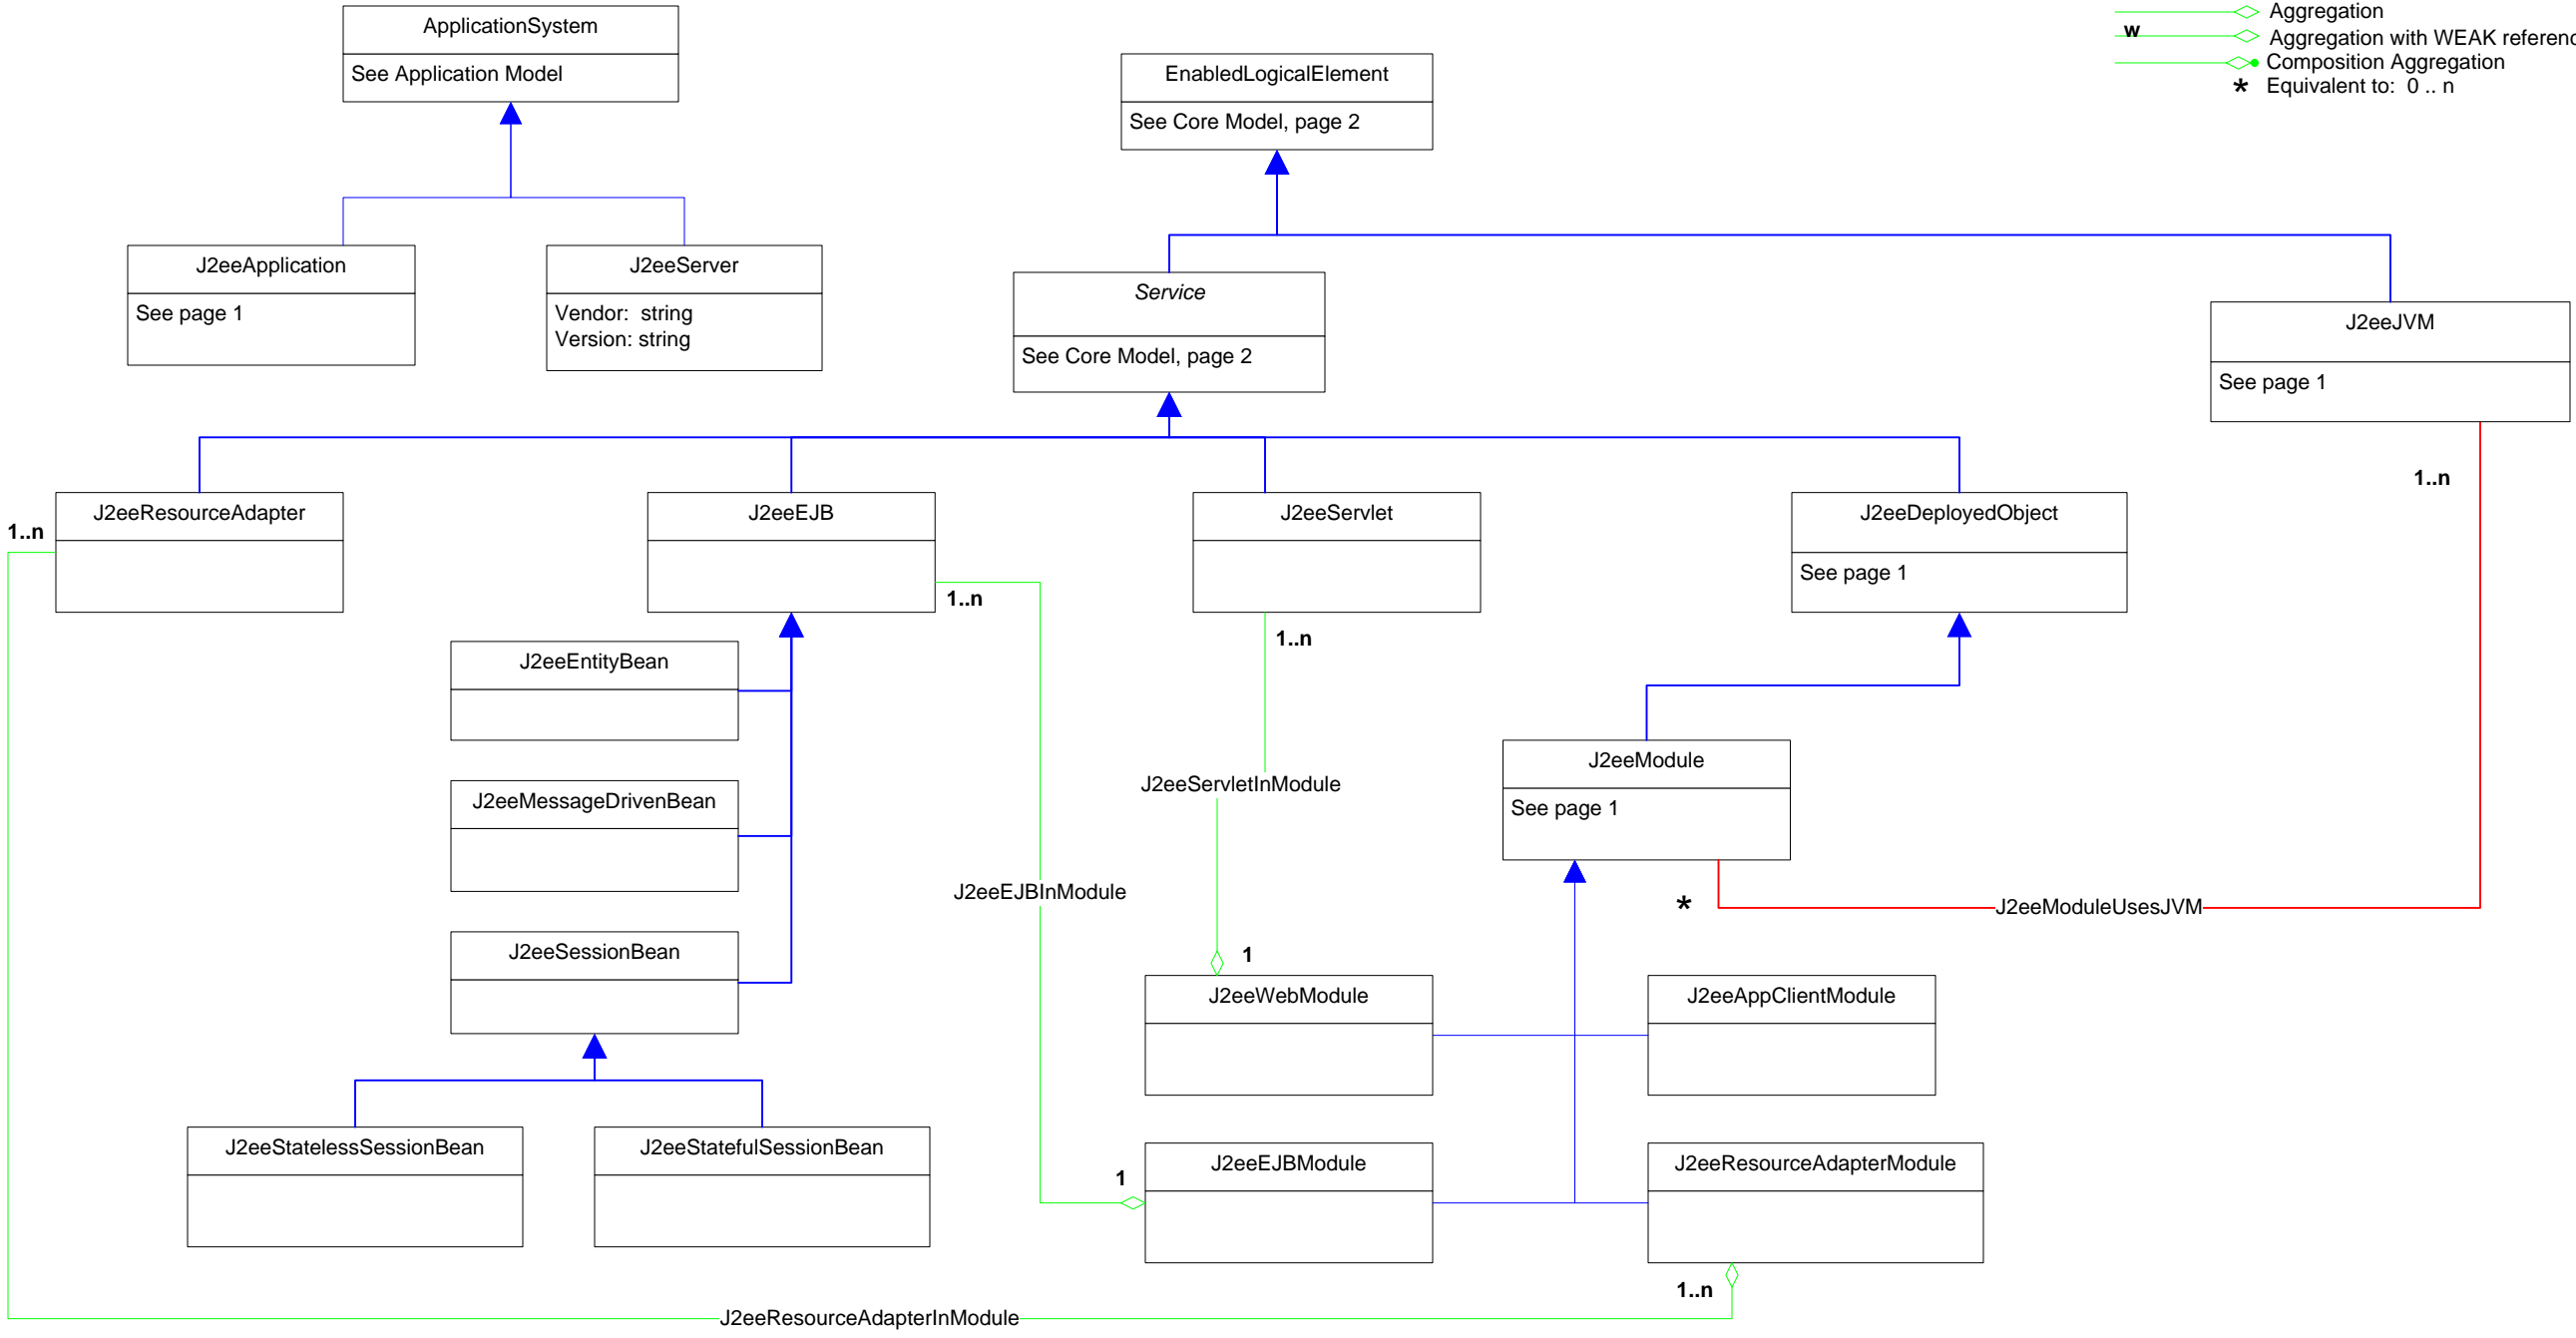

Title : App Server CIM Model 2.35.0
Filename: CIM_Application-J2eeAppserver.vsd
Author : DMTF Application WG
Date : 6 November 2012

Page 1 : J2EE Server
Page 2 : J2EE Modules & Beans
Page 3 : J2EE Resource & Indication
Page 4 : J2EE Statistics (1)
Page 5 : J2EE Statistics (2)
Page 6 : Association Hierarchy
Page 7 : Aggregation Hierarchy

-  Inheritance
-  Association
-  Association with WEAK reference
-  Aggregation
-  Aggregation with WEAK reference
-  Composition Aggregation
-  Equivalent to: 0..n

- Inheritance
- Association
- Association with WEAK reference
- Aggregation
- Aggregation with WEAK reference
- Composition Aggregation
- Equivalent to: 0 .. n

- Inheritance
- Association
- Association with WEAK reference
- Aggregation
- Aggregation with WEAK reference
- Composition Aggregation
- Equivalent to: 0..n